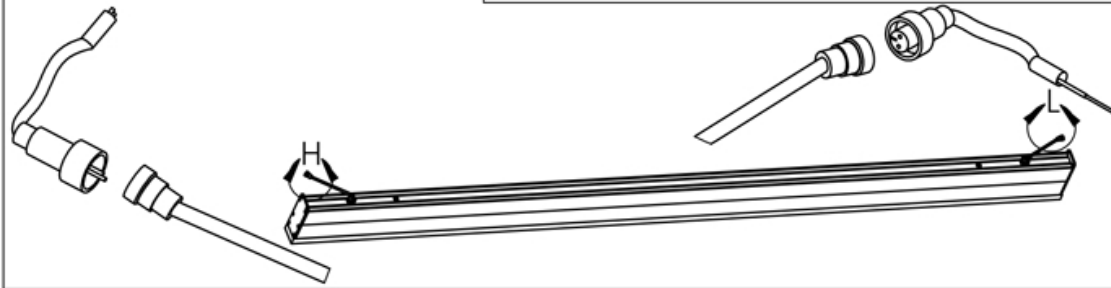

LIOSA MID LED

گروه روشنایی آرند

IP 44 (IP54 FOR OPTION)  
 EXTRUDED ANODIZE ALUMINUM BODY  
 3000-6000 KELVIN COLOR TEMPERATURE  
 42.5 w TOTAL POWER  
 2 Kg/m WEIGHT  
 INDOOR  
 CAN BE PRODUCED IN LENGTHS OF 860,1150,1700