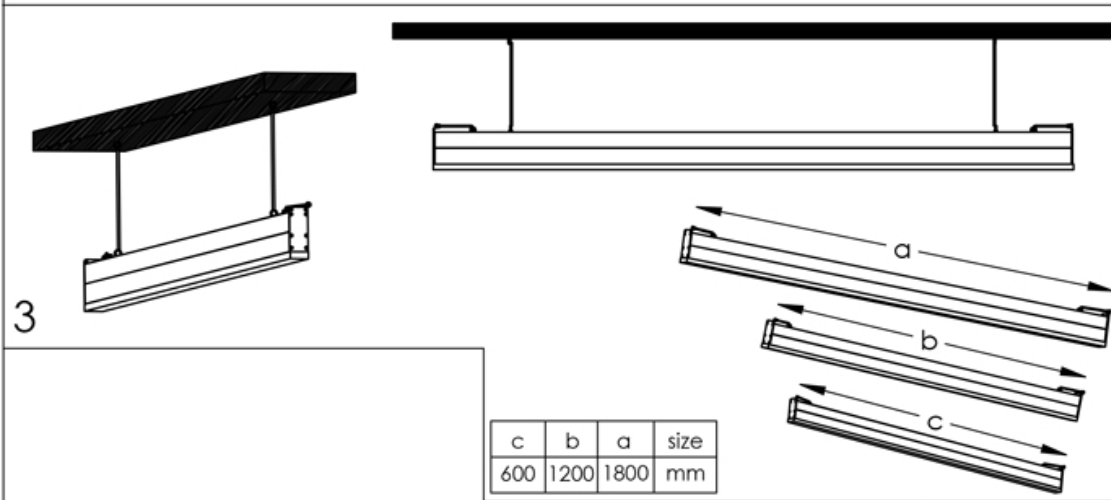

LIOSA MID LED

گروه روشنایی آرند

IP 44 (IP54 FOR OPTION)  
 EXTRUDED ANODIZE ALUMINUM BODY  
 3000-6000 KELVIN COLOR TEMPERATURE  
 42.5 w TOTAL POWER  
 2 Kg/m WEIGHT  
 INDOOR  
 CAN BE PRODUCED IN LENGTHS OF 860,1150,1700