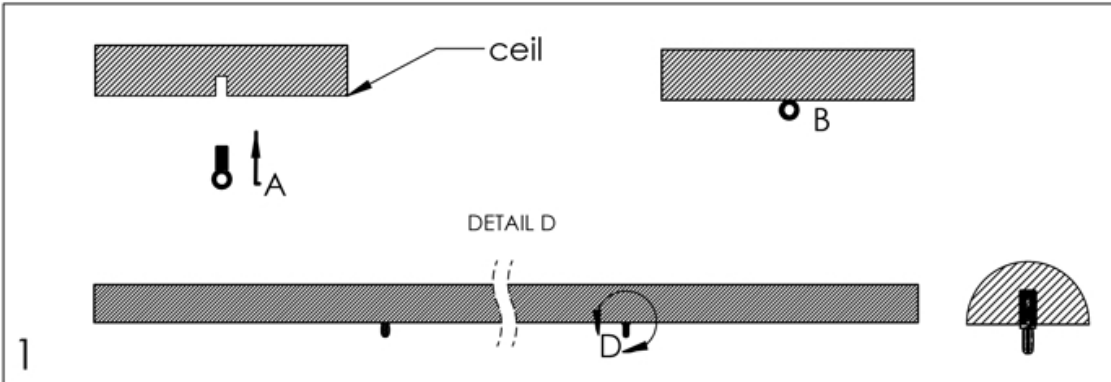

LIOSA MID LED

گروه روشنایی آرند

IP 44 (IP54 FOR OPTION)  
 EXTRUDED ANODIZE ALUMINUM BODY  
 3000-6000 KELVIN COLOR TEMPERATURE  
 42.5 w TOTAL POWER  
 2 Kg/m WEIGHT  
 INDOOR  
 CAN BE PRODUCED IN LENGTHS OF 860,1150,1700