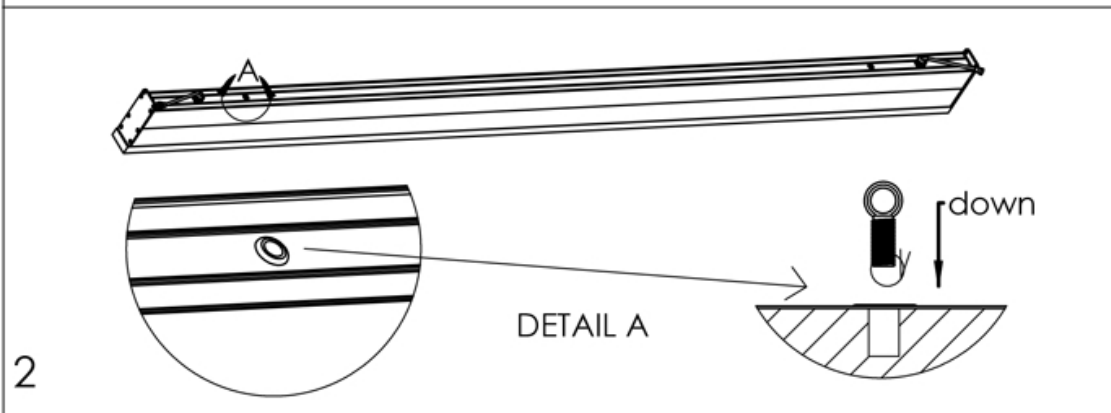

LIOSA MID LED

گروه روشنایی آرند

IP 44 (IP54 FOR OPTION)  
 EXTRUDED ANODIZE ALUMINUM BODY  
 3000-6000 KELVIN COLOR TEMPERATURE  
 42.5 w TOTAL POWER  
 2 Kg/m WEIGHT  
 INDOOR  
 CAN BE PRODUCED IN LENGTHS OF 860,1150,1700