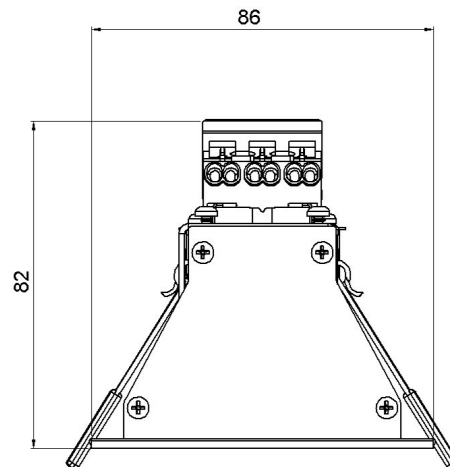

Technical description

Recessed linear system of large dimensions, suitable for general light, PC diffuser, which provide a continuous and homogeneous light line. Color temperature is 3000-6000 K. Class I electrical and IP20 (IP54 just for option), with plug and play connector. Total power: 30 w/m (slave Luminaires for DALI control an option only with LED converter). Color rendering index: $R_a > 80$. Chromaticity tolerance between multiple luminaires of up to 3 Macadam ellipses.

product can be produced in 60, 120, 160, 180 and 220 mm.
This product can produce as driver on board.

Application

- Decorative
- Art gallery
- Hotel
- Office
- House

Correlated color temperature: 3000 – 6000 kelvin
Rated median useful life: 50000h L70 at 25°C Luminaire
input power: 30 w/m

Dimensions: 1000 x 82 x 86 mm
Total power: 30 w
Luminaire luminous flux: 3000 lm
Luminaire efficacy: 100 lm/w
Weight: 1.6Kg

Mounting and installation

Recessed (ceiling and wall) using spring bracket. **Cut-out diameters: 74 mm**