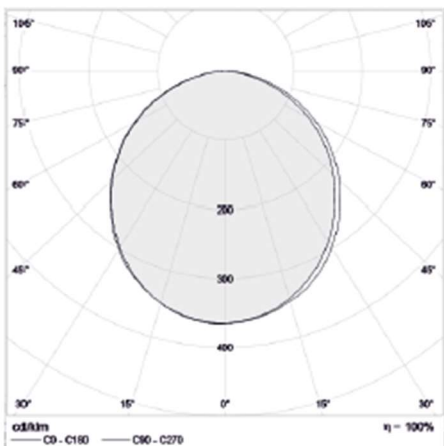

SEPEHR WIDE

Linear Family IP20 IK05   $T_a 25$    

THE FAMILY OF RECESSED MOUNT (CEILING & WALL) BACK LIGHT LED LINEAR OPERATING AT 30W/M 220-240 VAC INPUT. DELIVERING OUT STANDING PERFORMANCE OF 3000LM/M.

Technical description

Recessed linear system of large dimensions, suitable for general light, PC diffuser, which provide a continuous and homogeneous light line. Color temperature is 3000-6000 K. Class I electrical and IP20 (IP54 just for option), with plug and play connector. Total power: 30 w/m (slave Luminaires for DALI control an option only with LED converter). Color rendering index: $R_a > 80$. Chromaticity tolerance between multiple luminaires of up to 3 Macadam ellipses.

product can be produced in 60, 120, 160, 180 and 220 mm.
This product can produce as driver on board.

Application

- Decorative
- Art gallery
- Hotel
- Office
- House

Correlated color temperature: 3000 – 6000 kelvin
Rated median useful life: 50000h L70 at 25°C Luminaire
input power: 30 w/m

Dimensions: 1000 x 82 x 86 mm
Total power: 30 w
Luminaire luminous flux: 3000 lm
Luminaire efficacy: 100 lm/w
Weight: 1.6Kg

Mounting and installation

Recessed (ceiling and wall) using spring bracket. **Cut-out diameters: 74 mm**